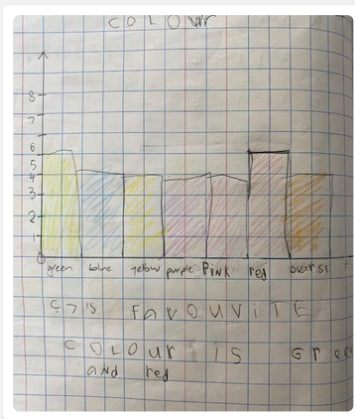

Reminders:

School Uniform and Dress Code

Parents select from the range of items available what is appropriate for their child / ren

Compulsory School Uniform Sun Hat for all Year 0-6 students in terms 1 and 4

Shoes, sneakers, boots or sandals are to be plain black

Socks are to be plain black

Girls wearing winter tights must be black

Polypropylene or thermals (winter months) worn under the school uniform must be black

All new enrolments must start Glenholme School in full uniform

Students must wear regulation school uniform, non-uniform items similar in colour and style are not acceptable.

Sun hats can be purchased from the office. Payment can be made by internet banking or eft-pos.

School Payments